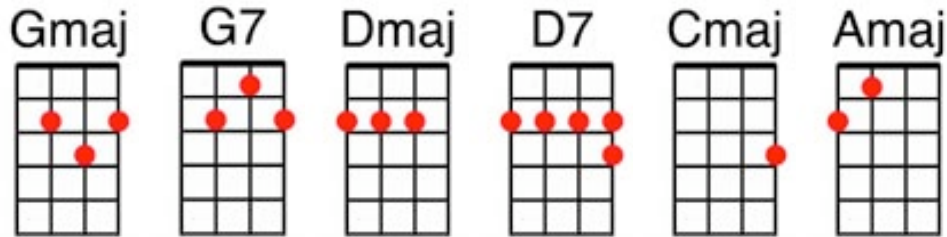

Haere Mai

Sam Freedman. Arr for ukulele by M. Winder

G
Haere Mai
Everything is ka pai.
D
You're here at last,
G
You're really here at last.

G
Haere mai,
Not a cloud in the sky.
D
To coin a phrase,
G G7
This is the day of days.

C
You're welcome as the sunshine,
G
You're welcome as a king.

A
Pai kare, this is one time
A7 D
We'll really have a fling.

Note that the CD recording on Into Music 3 is in F major. We will perform the song at the 2008 ukulele festival in G major

G
Haere mai,
Everything is ka pai.

D
Throughout the land,

G
We want to shake your hand.

D
Haere mai,

G
We're proud of you, that's why. *(Repeat from You're welcome as...)*

D D7 G
Haere Mai, Haere Mai

Note that the CD recording on Into Music 3 is in F major. We will perform the song at the 2008 ukulele festival in G major